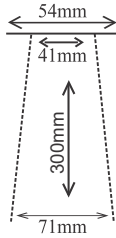

Perry
(BB 0041)