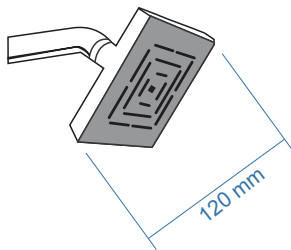

(RSM 0104)
Maze 6" x 6"