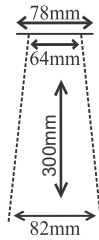

Legend
(BB 0032)