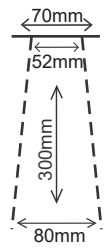

Fantasy 1st
(PR 0056)