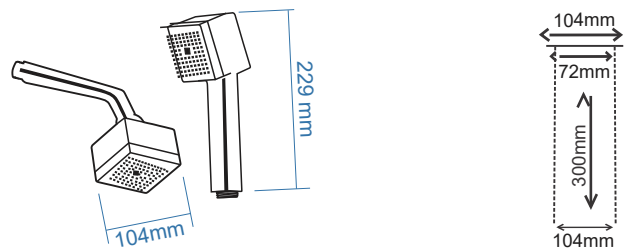

- Soft Rain Spray
- Message Spray
- Needle Fine Spray

- Soft Flow
- Soft Rain Spray
- Message Spray
- Rain Spray

- Foam Flow
- Mist Spray
- Message Spray
- Rain Spray

Square 2-flow ML0018

- Soft Rain Spray
- Needle Fine Spray