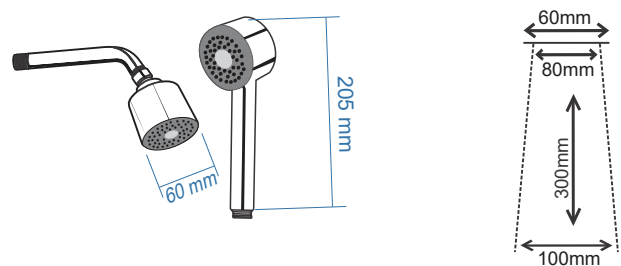

R 1
(BB 0108)

SSS
(BB 0056)