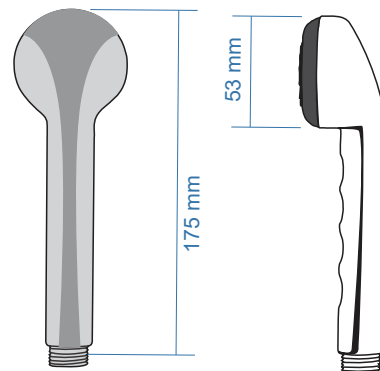

Flat

Jet

Shower

Baby Showers

**Presenting the personal
Hand Shower for the most
important person in your
life - your baby.**

BS 0031

BS 0051

Multi Utility Faucet Series