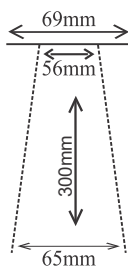

New Bell
(BB 0060)