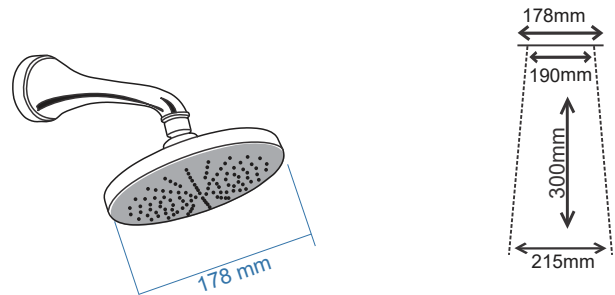

7" Round FCP Rain Shower (RS 0109)