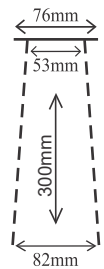

Safari FCP
(BB 0055)

Divine Special
(BB 0036)