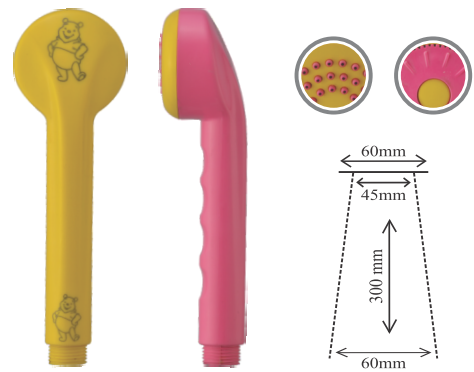

10 Pattern Spray Gun

Sprinkler

Erratic

Half Rain

Full Rain

Mist

Stream

Bullet

Flat

Jet

Shower

Baby Showers

**Presenting the personal
Hand Shower for the most
important person in your
life - your baby.**

BS 0031

BS 0051

Multi Utility Faucet Series