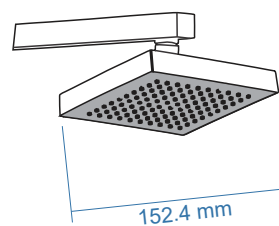

**3"x3" Square PC Goli
(BB 0088)**

**4"x4" Square (160mm)
(BB 0042)**

**4"x4" Square(160mm)
(BB 0057)**

**6"X6" Square (215mm)
(RS 0104)**