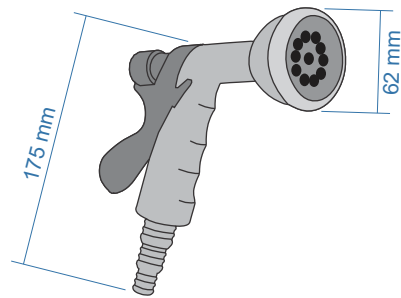

The Garden Shower technology by Speed Bath comes with a 10 Multi-Flow spray experience, with just a click of a button.

Garden Shower (Code:. GS 01)

Compatible with different pipe size

Pressure Adjust

Lock & Release System