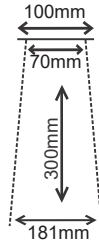

Dixy
(BB 0033)