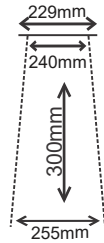

**4"x4" Square(160mm)
(BB 0057)**

**6"X6" Square (215mm)
(RS 0104)**

**9" Round FCP
(RS 0105)**

**10" Round Flat
(RS 0106)**

**10" Round Doom
(RS 0107)**

Coming Soon

**8" X 8" Square (215 mm)
(RS 0117)**

Maze Showers