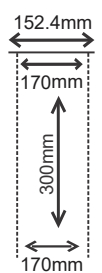

**4"x4" Square(160mm)
(BB 0057)**

**6"X6" Square (215mm)
(RS 0104)**

**9" Round FCP
(RS 0105)**

**10" Round Flat
(RS 0106)**

**10" Round Doom
(RS 0107)**

Coming Soon

**8" X 8" Square (215 mm)
(RS 0117)**

Maze Showers