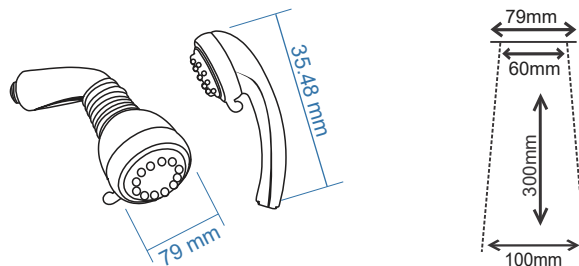

- Multi Mist
- Mist+Rain Spray
- Multi Mist Spray
- Low Pressure Mist Spray
- High Pressure Massage Spray

Rozza Max shower
ML0019