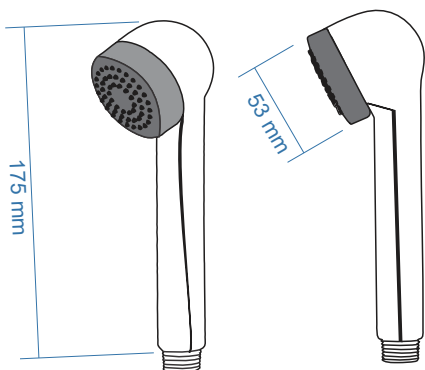

Flat

Jet

Shower

Baby Showers

**Presenting the personal
Hand Shower for the most
important person in your
life - your baby.**

BS 0031

BS 0051

Multi Utility Faucet Series