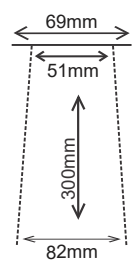

Fantasy 1st
(PR 0056)

John
(PR 0060)