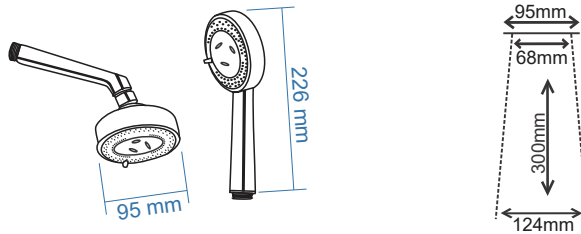

Rozza 4-flow ML0016

-  Foam Flow
-  Mist Spray
-  Message Spray
-  Rain Spray

Square 2-flow ML0018

-  Soft Rain Spray
-  Needle Fine Spray

-  Foam Flow
-  Message Spray
-  Rain Spray

Safari 3-flow
ML0021

-  Multi Mist
-  Mist+Rain Spray
-  Multi Mist Spray
-  Low Pressure Mist Spray
-  High Pressure Massage Spray