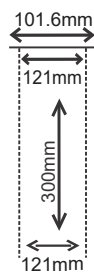

**4"x4" Square(160mm)
(BB 0057)**

**6"X6" Square (215mm)
(RS 0104)**

**9" Round FCP
(RS 0105)**

**10" Round Flat
(RS 0106)**

**10" Round Doom
(RS 0107)**

Coming Soon

**8" X 8" Square (215 mm)
(RS 0117)**

Maze Showers