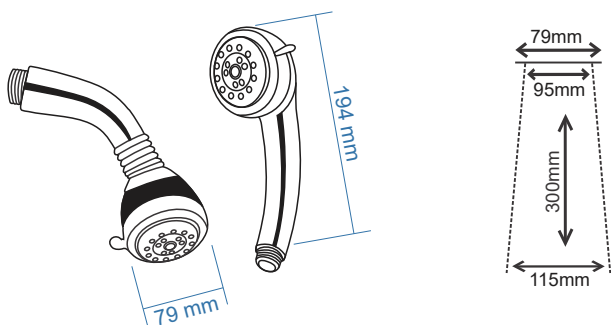

- Foam Flow
- Mist Spray
- Message Spray
- Rain Spray

Square 2-flow ML0018

- Soft Rain Spray
- Needle Fine Spray