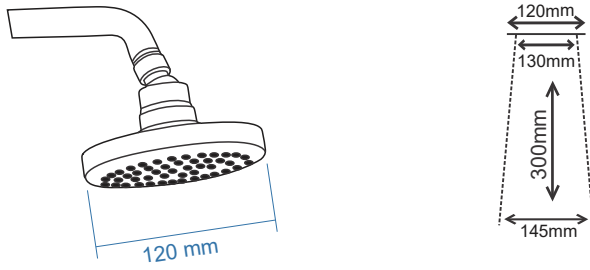

6" Round (RS 0115)