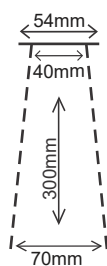

John
(PR 0060)