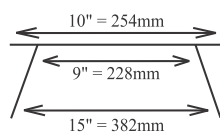

**4"x4" Square(160mm)
(BB 0057)**

**6"X6" Square (215mm)
(RS 0104)**

**9" Round FCP
(RS 0105)**

**10" Round Flat
(RS 0106)**

**10" Round Doom
(RS 0107)**

Coming Soon

**8" X 8" Square (215 mm)
(RS 0117)**

Maze Showers