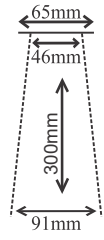

Divine
(BB 0035)