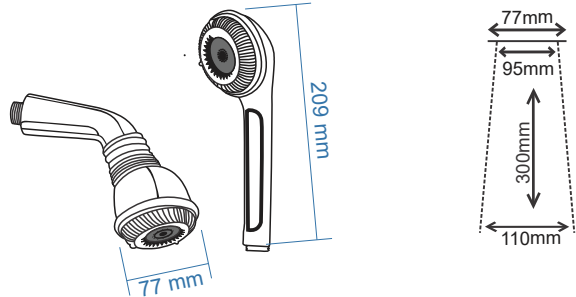

- Soft Flow
- Soft Rain Spray
- Message Spray
- Rain Spray

Rozza 4-flow ML0016