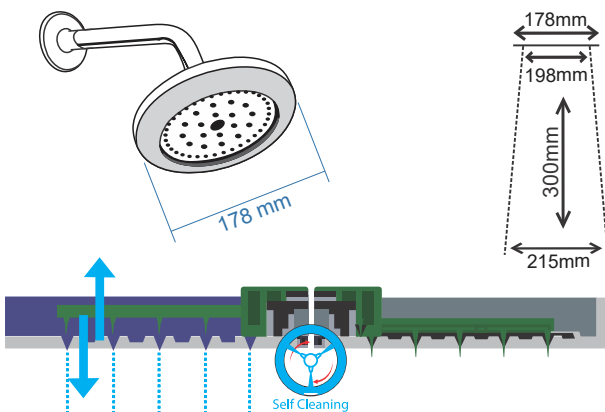

5" Round Compaq Rain Shower (RS 0103)

6" Round (RS 0115)

AUTO CLEANING TECHNOLOGY

7" Rain Shower Auto Clean (RSAC 0108)

7" Round FCP Rain Shower (RS 0109)

**3"x3" Square PC Goli
(BB 0088)**

**4"x4" Square (160mm)
(BB 0042)**

**4"x4" Square(160mm)
(BB 0057)**

**6"X6" Square (215mm)
(RS 0104)**

**9" Round FCP
(RS 0105)**

**10" Round Flat
(RS 0106)**

**10" Round Doom
(RS 0107)**

Coming Soon

**8" X 8" Square (215 mm)
(RS 0117)**

Maze Showers