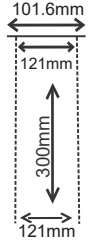

**4"x4" Square(160mm)
(BB 0057)**

**6"X6" Square (215mm)
(RS 0104)**

**9" Round FCP
(RS 0105)**

**10" Round Flat
(RS 0106)**

**10" Round Doom
(RS 0107)**

Coming Soon

**8" X 8" Square (215 mm)
(RS 0117)**

Maze Showers