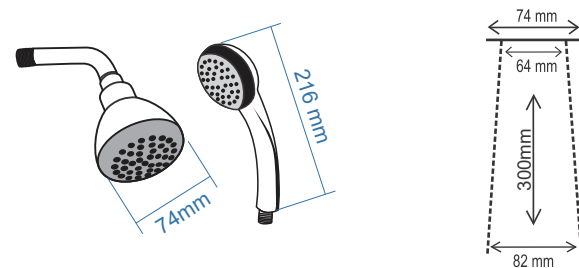

Easy Clean

Save Water

Rozza
(BB 0034)

S2
(BB 0109)