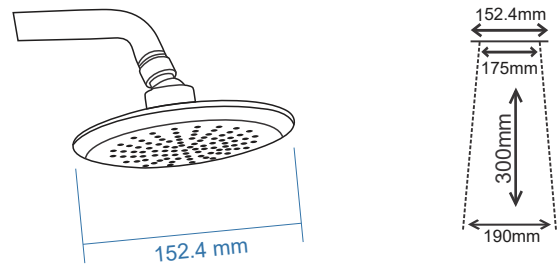

6" Round (RS 0115)

AUTO CLEANING TECHNOLOGY