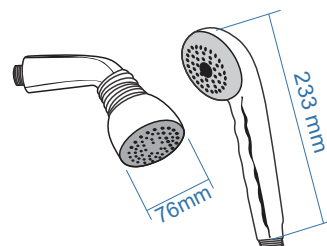

Safari FCP
(BB 0055)

Divine Special
(BB 0036)