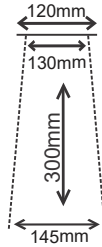

(RSM 0104)
Maze 6" x 6"