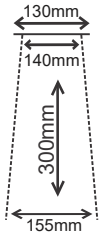

(RSM 0104)
Maze 6" x 6"