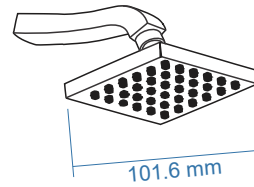

5" Round Compaq Rain Shower (RS 0103)

6" Round (RS 0115)

AUTO CLEANING TECHNOLOGY

7" Rain Shower Auto Clean (RSAC 0108)

7" Round FCP Rain Shower (RS 0109)

**3"x3" Square PC Goli
(BB 0088)**

**4"x4" Square (160mm)
(BB 0042)**