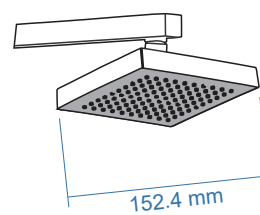

**4"x4" Square(160mm)
(BB 0057)**

**6"X6" Square (215mm)
(RS 0104)**

**9" Round FCP
(RS 0105)**

**10" Round Flat
(RS 0106)**

**10" Round Doom
(RS 0107)**

Coming Soon

**8" X 8" Square (215 mm)
(RS 0117)**

Maze Showers