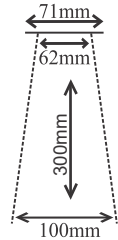

Lotus BB
(BB 0048)