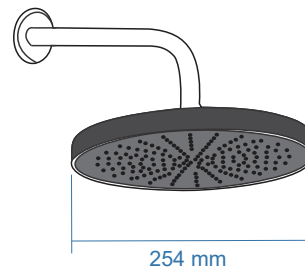

**4"x4" Square(160mm)
(BB 0057)**

**6"X6" Square (215mm)
(RS 0104)**

**9" Round FCP
(RS 0105)**

**10" Round Flat
(RS 0106)**

**10" Round Doom
(RS 0107)**

Coming Soon

**8" X 8" Square (215 mm)
(RS 0117)**

Maze Showers