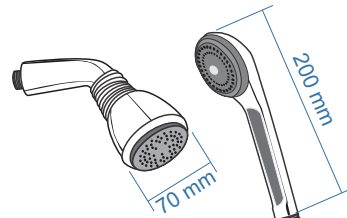

Fantasy 1st
(PR 0056)