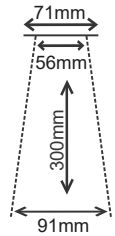

Safari FCP
(BB 0055)