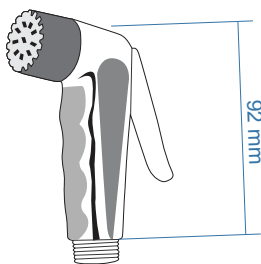

HF 0076
Italian

HF 0110
J2