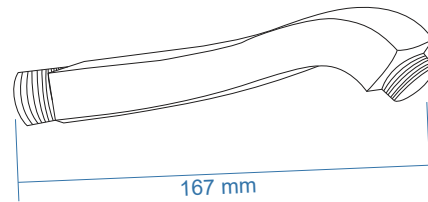

SG 0043
6"X6" Frame
Flat Square

SG 0046
5"X5" Frame
Doom

SG 0047
6"X6" Frame
Doom

Swan Shower Bend(Br+ABS)
SW 0001

Square Curve Shower Bend(Br)
SAF 0051

Square Bend(Br)

SAB 61	SAB 62
12"	16"
SAB 63	SAB 64
18"	21"