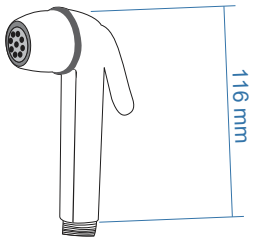

HF 0113
Jaq MPC RCS (OPENABLE)