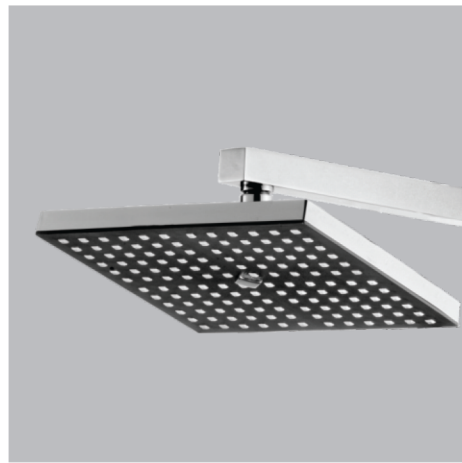

A complete range of
drops to choose from

INDEX

Multi-Flow Showers	1-3
Easy Clean Showers	4-11
Dream Showers	12-15
Maze Showers	16-17
Garden Showers	18-19
Baby Showers	20-21
Health Faucets	22-31
Gratings	32-35
Shower Accessories	36-40