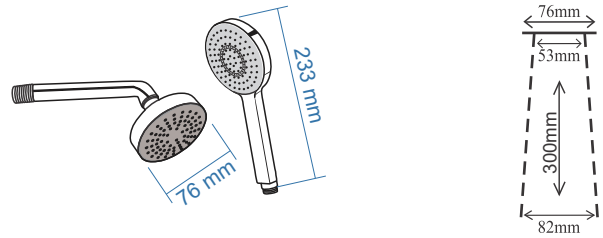

R 1
(BB 0108)