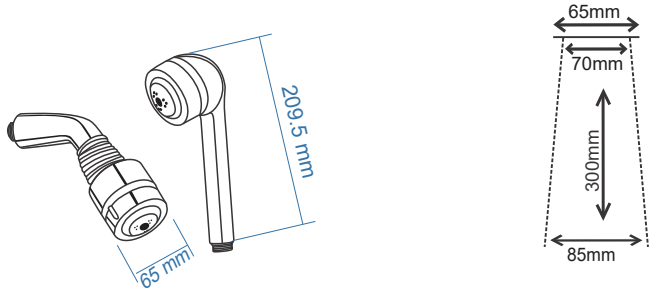

Pressure Adjustable Magic 3-flow ML0011