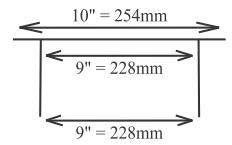

**4"x4" Square(160mm)
(BB 0057)**

**6"X6" Square (215mm)
(RS 0104)**

**9" Round FCP
(RS 0105)**

**10" Round Flat
(RS 0106)**

**10" Round Doom
(RS 0107)**

Coming Soon

**8" X 8" Square (215 mm)
(RS 0117)**

Maze Showers