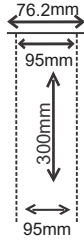

**4"x4" Square (160mm)
(BB 0042)**