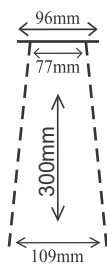

Divine Special
(BB 0036)