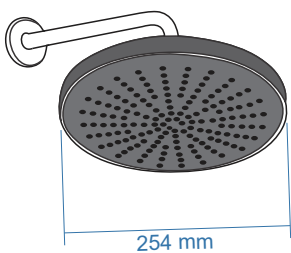

**4"x4" Square(160mm)
(BB 0057)**

**6"X6" Square (215mm)
(RS 0104)**

**9" Round FCP
(RS 0105)**

**10" Round Flat
(RS 0106)**

**10" Round Doom
(RS 0107)**

Coming Soon

**8" X 8" Square (215 mm)
(RS 0117)**

Maze Showers