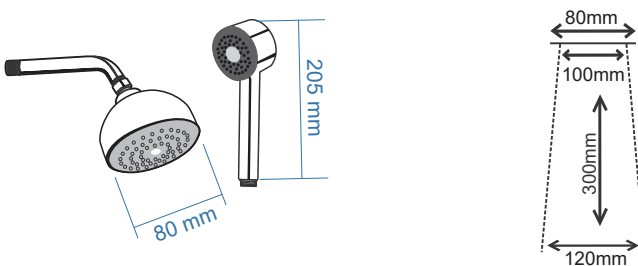

SSS
(BB 0056)