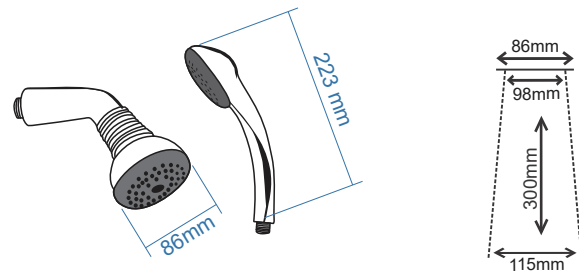

Rozza
(BB 0034)