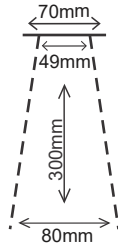

Nova
(PR 0052)