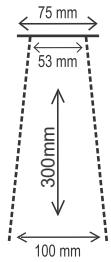

Super Square
(BB 1990)