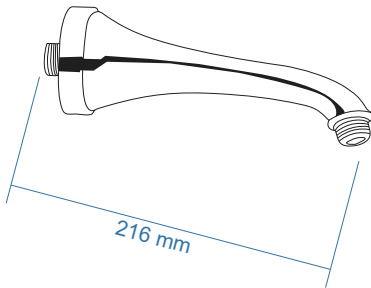

SG 0043
6"X6" Frame
Flat Square

SG 0046
5"X5" Frame
Doom

SG 0047
6"X6" Frame
Doom

Swan Shower Bend(Br+ABS)
SW 0001

Square Curve Shower Bend(Br)
SAF 0051

Square Bend(Br)

SAB 61	SAB 62
12"	16"
SAB 63	SAB 64
18"	21"