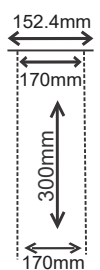

**4"x4" Square(160mm)
(BB 0057)**

**6"X6" Square (215mm)
(RS 0104)**

**9" Round FCP
(RS 0105)**

**10" Round Flat
(RS 0106)**

**10" Round Doom
(RS 0107)**

Coming Soon

**8" X 8" Square (215 mm)
(RS 0117)**

Maze Showers