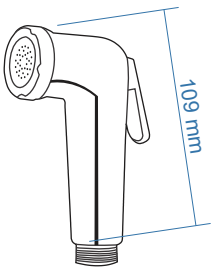

(HF 0121)
PAP