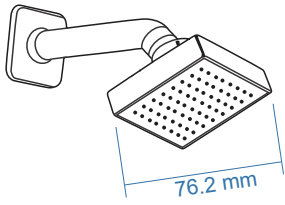

5" Round Compaq Rain Shower (RS 0103)

6" Round (RS 0115)

AUTO CLEANING TECHNOLOGY

7" Rain Shower Auto Clean (RSAC 0108)

7" Round FCP Rain Shower (RS 0109)

**3"x3" Square PC Goli
(BB 0088)**

**4"x4" Square (160mm)
(BB 0042)**