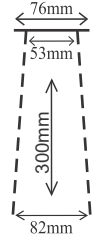

Vega
(BB 0072)