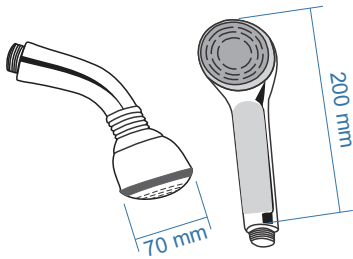

Nova
(PR 0052)