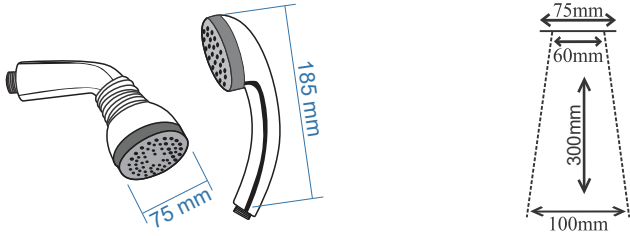

Galaxy
(BB 1989)