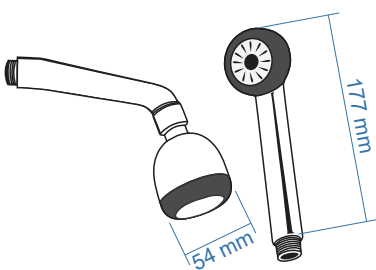

John
(PR 0060)