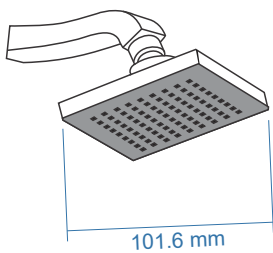

**6"X6" Square (215mm)
(RS 0104)**