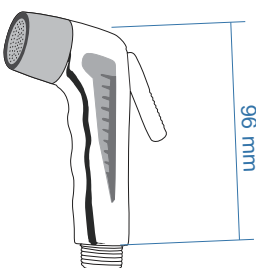

HF 0080
Jaq Light