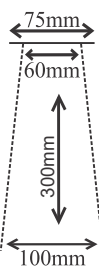

Jai
(BB 0046)