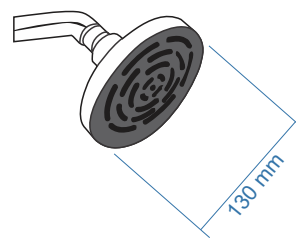

(RSM 0104)
Maze 6" x 6"